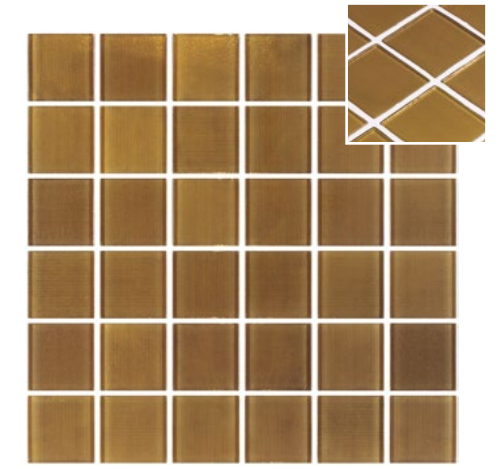

# Penta Vanguard Gold

sizes available

Penta	Square	Hex XL	Hex	Penny
•	•			
 m <sup>2</sup>	 P3	50x50 mm - 2"x2"		

° Penta Arrecife Iridis Emerald  
Gold | 3% Gold - 830

° Penta Arrecife Blue Gold  
3% Gold - 830

° Penta Nador  
999

° Penta Zaira Iridis Gold  
3% Gold - 830

° Penta Zhoe Iridis Gold  
3% Gold - 830

The art of glass mosaic with details in gold is a unique expression that combines the delicacy of glass with the opulence of precious metal. This creative process merges meticulous craftsmanship with sublime elegance.