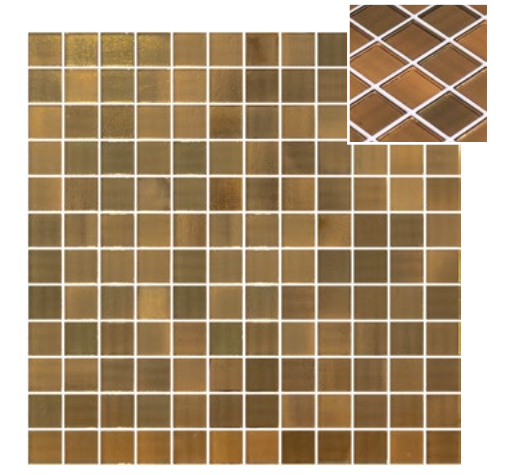

# Vanguard Gold

° Portia Gold  
2% Gold - 514

° Krabi Gold  
2% Gold - 514

° Zaira Iridis Gold  
2% Gold - 514

° Nador  
2002794 | 999

The art of glass mosaic with details in gold is a unique expression that combines the delicacy of glass with the opulence of precious metal. This creative process merges meticulous craftsmanship with sublime elegance.