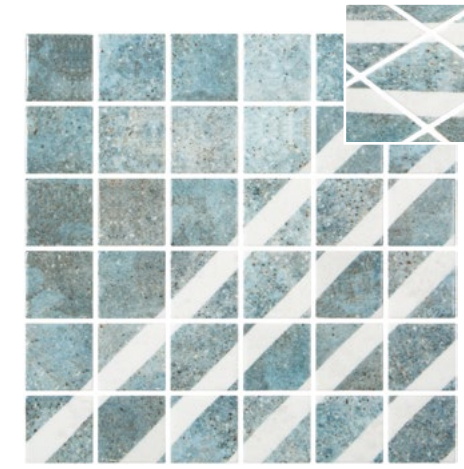

sizes available

Penta | Square | Hex XL | Hex | Penny

 m²  P3 50x50 mm - 2"x2"

ICON Limitless Dolomita

Penta Dolomita Design A
2006770 | 440

Penta Dolomita Design B
2006771 | 440

Examples of designs from Dolomita Design A