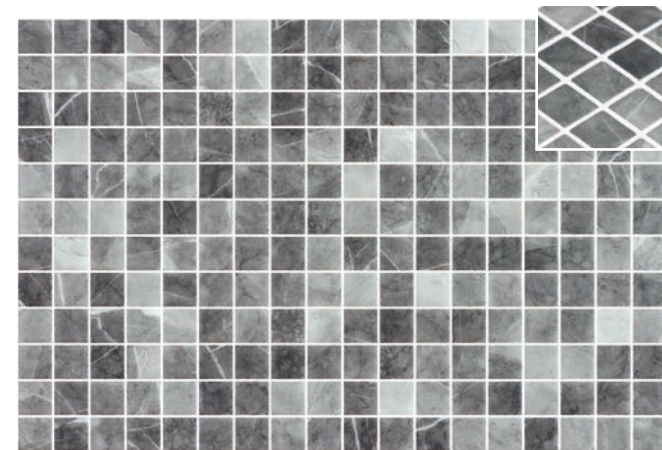

# Vanguard Stone

DCOF  
C3 / R11

\*Black Rock Matte 2005567 | 270

\*Bali Stone Matte 2004319 | 270

\*Storm Matte 2004937 | 270

\*Manhattan Matte 2005564 | 270

Private Villa | Black Rock Matte.

\*Tips for coloured grouting of Matte & Seda finish products | Check page 171.