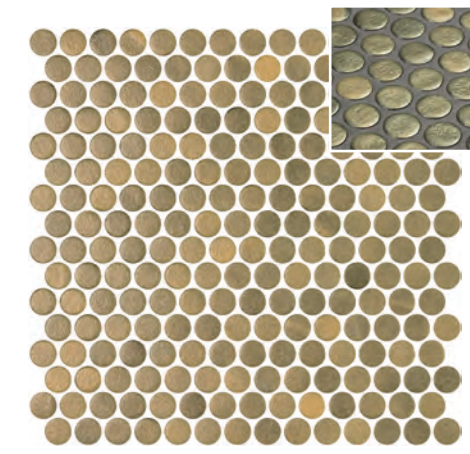

ONIX®

Shabby

Penny

ø 19 mm - 0,74"
 P9
 m²
 1

Private Villa | Penny Stoneglass Gold.

Penny Shabby

DCOF
C3 / R11

*Penny Shabby Green Matte
2006217 | 440

*Penny Shabby Terra Matte
2006218 | 440

*Penny Shabby Grey Matte
2006216 | 440

Penny Stoneglass

MOHS 9
A2 / R9

Penny Stoneglass Gold
2005017 | 440

*Tips for coloured grouting of Matte & Seda finish products | Check page 165.

Hex XL

ø 51,6 mm - 2"
 P1
 m²
 1

Private Villa | Hex XL Nora.

Hex XL Canvas

Hex XL Nora
2005480 | 459

Hex XL Lube
2005479 | 459

Hex XL Ryn
2005478 | 459

Hex XL Shabby

*Penta Shabby White Matte
 2006170 | 427

*Tips for coloured grouting of Matte & Seda finish products | Check page 165.