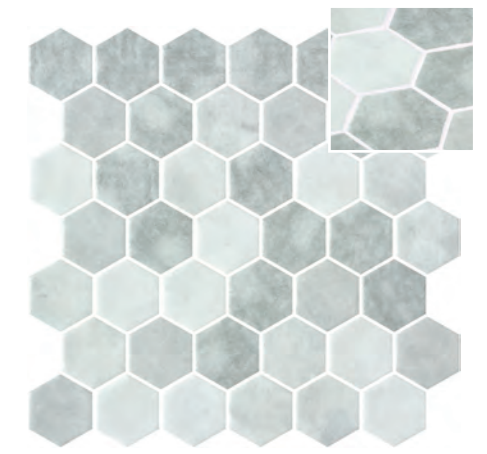

*Hex XL Shabby Grey Matte
2006196 | 459

*Tips for coloured grouting of Matte & Seda finish products | Check page 165.