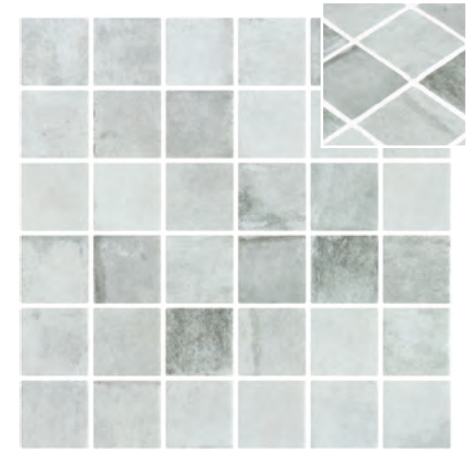

*Penny Shabby Terra Matte
2006218 | 440

*Penny Shabby Grey Matte
2006216 | 440

Penny Stoneglass

MOHS 9
A2 / R9

Penny Stoneglass Gold
2005017 | 440

*Tips for coloured grouting of Matte & Seda finish products | Check page 165.

 **DCOF**
 C3 / R11

*Hex XL Shabby Green Matte
2006197 | 459

*Hex XL Shabby Terra Matte
2006198 | 459

*Hex XL Shabby Grey Matte
2006196 | 459

*Tips for coloured grouting of Matte & Seda finish products | Check page 165.

Penta

50x50 mm - 2"x2"
 P3
 m²
 I

Private Villa | Penta Shabby Grey Matte

Penta Shabby

DCOF
 C3 / R11

*Penta Shabby Green Matte
 2006175 | 422

*Penta Shabby Grey Matte
 2006161 | 422

*Penta Shabby Terra Matte
 2006176 | 422

*Penta Shabby White Matte
 2006170 | 427

*Tips for coloured grouting of Matte & Seda finish products | Check page 165.