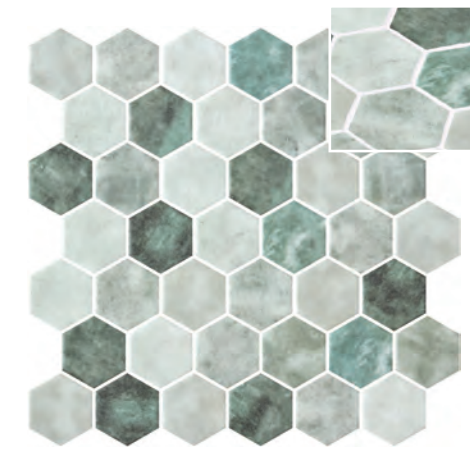

*Penny Shabby Terra Matte
2006218 | 440

*Penny Shabby Grey Matte
2006216 | 440

Penny Stoneglass

MOHS 9
A2 / R9

Penny Stoneglass Gold
2005017 | 440

*Tips for coloured grouting of Matte & Seda finish products | Check page 165.

Hex XL

ø 51,6 mm - 2"
 P1
 m²
 1

Private Villa | Hex XL Nora.

Hex XL Canvas

Hex XL Nora
2005480 | 459

Hex XL Lube
2005479 | 459

Hex XL Ryn
2005478 | 459

Hex XL Shabby

 **DCOF**
 C3 / R11

*Hex XL Shabby Green Matte
2006197 | 459

*Hex XL Shabby Terra Matte
2006198 | 459

*Hex XL Shabby Grey Matte
2006196 | 459

*Tips for coloured grouting of Matte & Seda finish products | Check page 165.