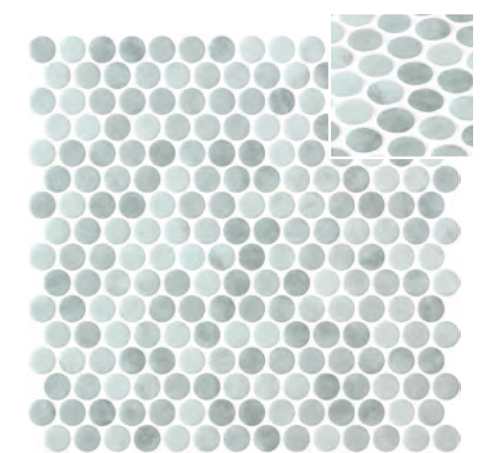

ONIX®

Shabby

Penny

ø 19 mm - 0,74"
 P9
 m²
 1

Private Villa | Penny Stoneglass Gold.

Penny Shabby

DCOF
C3 / R11

*Penny Shabby Green Matte
2006217 | 440

*Penny Shabby Terra Matte
2006218 | 440

*Penny Shabby Grey Matte
2006216 | 440

Penny Stoneglass

MOHS 9
A2 / R9

Penny Stoneglass Gold
2005017 | 440

*Tips for coloured grouting of Matte & Seda finish products | Check page 165.

Hex XL

ø 51,6 mm - 2"
 P1
 m²
 1

Private Villa | Hex XL Nora.

Hex XL Canvas

Hex XL Nora
2005480 | 459

Hex XL Lube
2005479 | 459

Hex XL Ryn
2005478 | 459

Hex XL Shabby

*Penta Shabby White Matte
 2006170 | 427

*Tips for coloured grouting of Matte & Seda finish products | Check page 165.