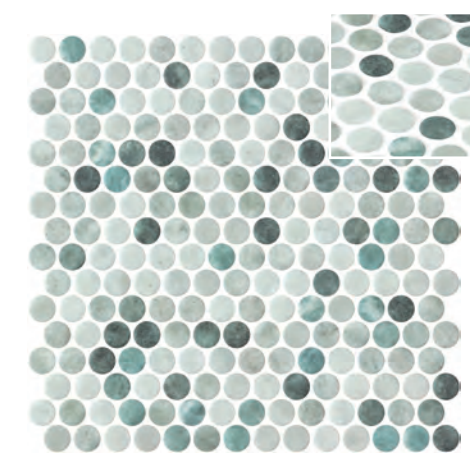

ONIX®

Shabby

Penny

ø 19 mm - 0,74"
 P9
 m²
 1

Private Villa | Penny Stoneglass Gold.

Penny Shabby

DCOF
C3 / R11

*Penny Shabby Green Matte
2006217 | 440

*Penny Shabby Terra Matte
2006218 | 440

*Penny Shabby Grey Matte
2006216 | 440

Penny Stoneglass

MOHS 9
A2 / R9

Penny Stoneglass Gold
2005017 | 440

*Tips for coloured grouting of Matte & Seda finish products | Check page 165.

Hex XL

ø 51,6 mm - 2"
 P1
 m²
 1

Private Villa | Hex XL Nora.

Hex XL Canvas

Hex XL Nora
2005480 | 459

Hex XL Lube
2005479 | 459

Hex XL Ryn
2005478 | 459

Hex XL Shabby

*Penta Shabby White Matte
 2006170 | 427

*Tips for coloured grouting of Matte & Seda finish products | Check page 165.