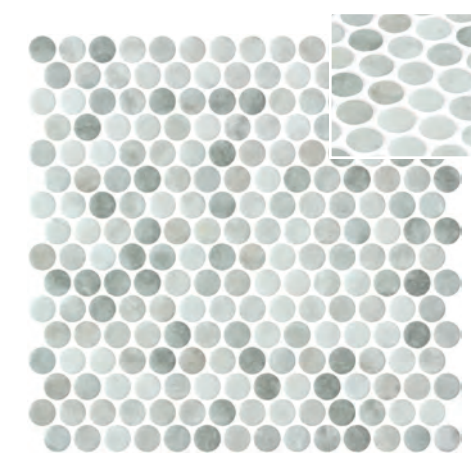

ONIX®

Shabby

Penny

ø 19 mm - 0,74"
 P9
 m²
 1

Private Villa | Penny Stoneglass Gold.

Penny Shabby

DCOF
C3 / R11

*Penny Shabby Green Matte
2006217 | 440

*Penny Shabby Terra Matte
2006218 | 440

*Penny Shabby Grey Matte
2006216 | 440

Penny Stoneglass

MOHS 9
A2 / R9

Penny Stoneglass Gold
2005017 | 440

*Tips for coloured grouting of Matte & Seda finish products | Check page 165.

Hex XL

ø 51,6 mm - 2"
 P1
 m²
 1

Private Villa | Hex XL Nora.

Hex XL Canvas

Hex XL Nora
2005480 | 459

Hex XL Lube
2005479 | 459

Hex XL Ryn
2005478 | 459

Hex XL Shabby

*Penta Shabby White Matte
 2006170 | 427

*Tips for coloured grouting of Matte & Seda finish products | Check page 165.