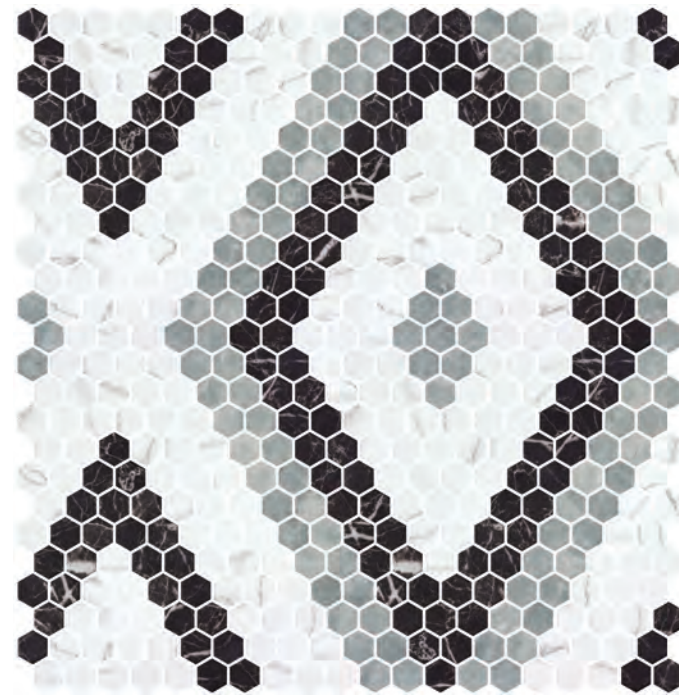

*Hex Pattern 11 2003643 | 530
Hex Nero Marquina Matte, Hex Venato White Matte & Hex Silver Matte.

Module: 4 Sheets 602x580 mm - 23.70"x22.83"
Thickness: 4,6 mm - 0.181" 0,35 m² - 3.77 sqft

Repeated module.