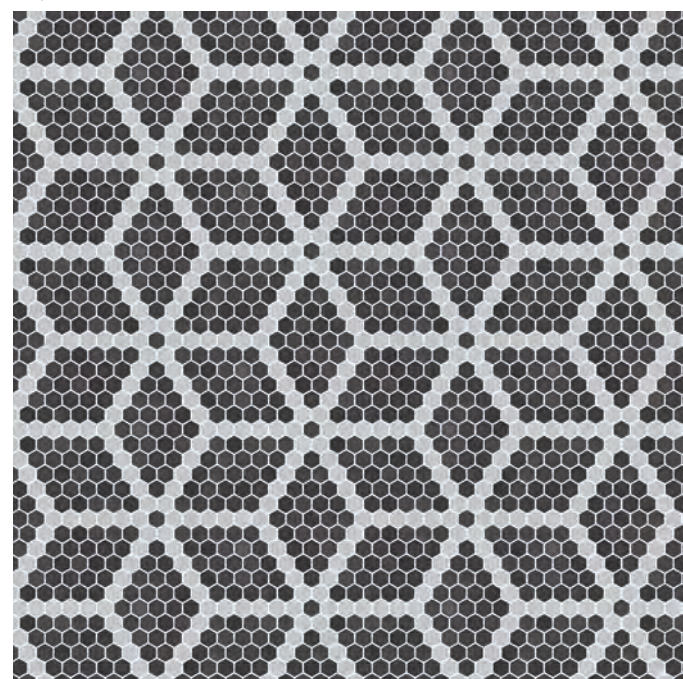

Repeated module.

Hex Pattern 12 2004334 | 530  
Hex Stoneglass Gainsboro & Antracite.

Module: 2 Sheets 301x522 mm - 11.85"x20.55"
Thickness: 4,6 mm - 0.181" 0,157 m² - 1.68 sqft

Repeated module.

Hex Pattern 30 2005880 | 530  
Hex Stoneglass White, Gainsboro, Black, Russet & Ochre.