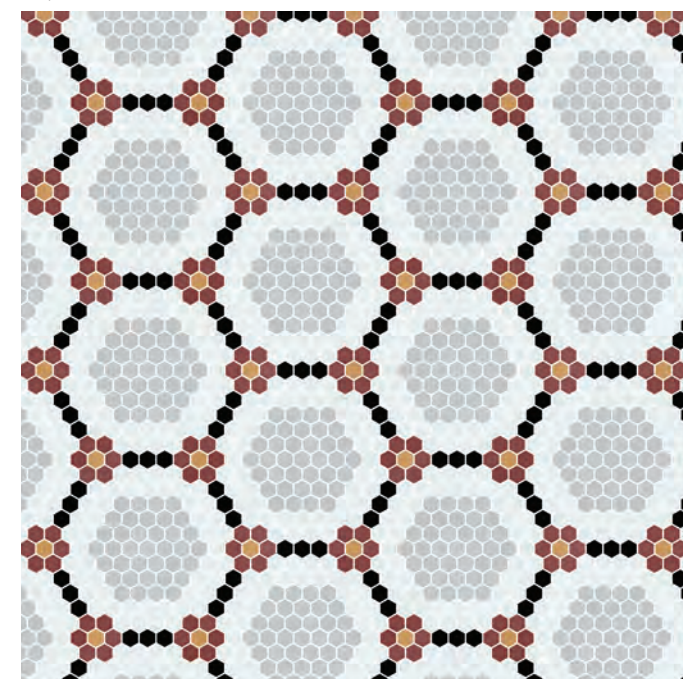

Module: 2 Sheets 301x522 mm - 11.85"x20.55"
Thickness: 4,6 mm - 0.181" 0,157 m² - 1.68 sqft

Repeated module.

*Hex Pattern 31 2005881 | 530
Hex Venato White Matte, Hex Silver Matte & Hex Crema Marfil Matte.