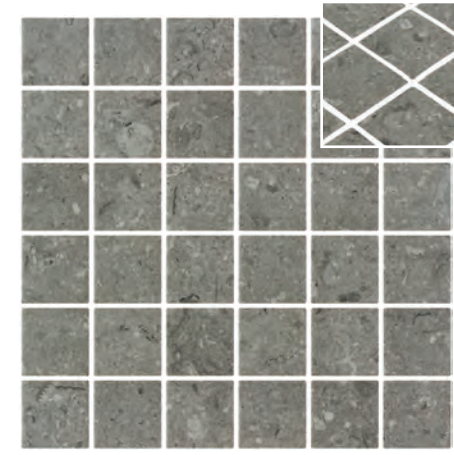

Penta Normatech

DCOF
C3 / R11

*Penta Normatech Dark Taupe Matte 2006177 | 360