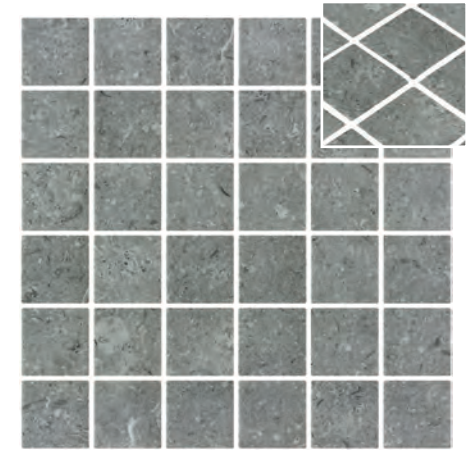

*Penta Normatech Antracite Matte 2006178 | 360