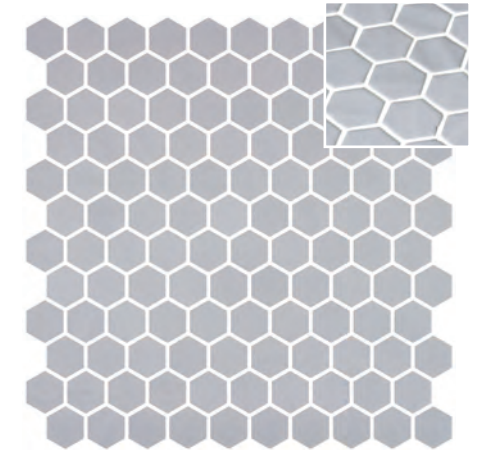

*Hex Natureglass Smooth Grey Matte
2002915 | 371