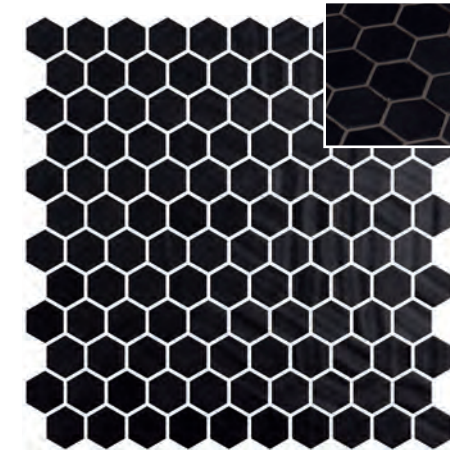

Hex Natureglass

DCOF
C3 / R11

*Hex Natureglass Black Matte
2002892 | 371