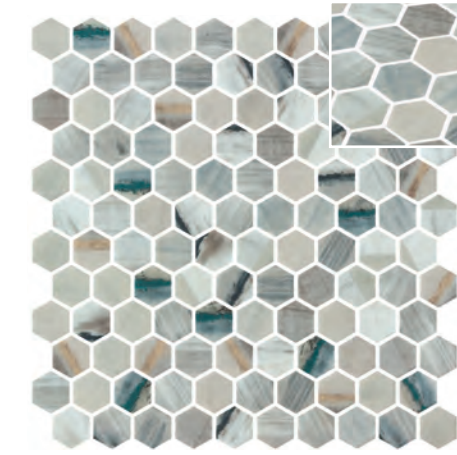

ONIX®

Canvas

Hex XL

ø 51,6 mm - 2"
 P1
 m²
 1

Private Villa | Hex XL Nora.

Hex XL Canvas

Hex XL Nora
2005480 | 459

Hex XL Lube
2005479 | 459

Hex XL Ryn
2005478 | 459

Hex XL Shabby

 **DCOF**
 C3 / R11

*Hex XL Shabby Green Matte
2006197 | 459

*Hex XL Shabby Terra Matte
2006198 | 459

*Hex XL Shabby Grey Matte
2006196 | 459

*Tips for coloured grouting of Matte & Seda finish products | Check page 165.

Hex

ø 31,75 mm - 1,25"
P2
m²
1

Hex Canvas

Hex Nora
2005467 | 452

Hex Lube
2005466 | 452

Hex Vintage Blends

Hex Emma
2003268 | 470

Private Villa | Hex Nora.