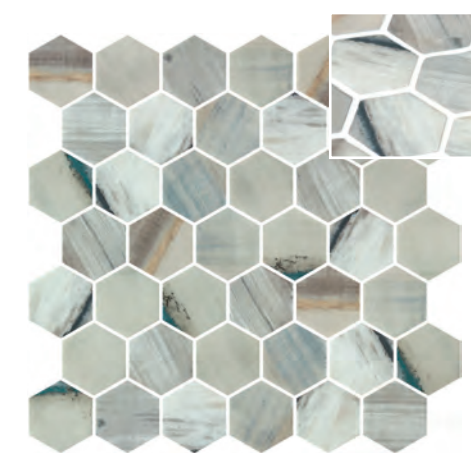

ONIX®

Canvas

Hex XL

ø 51,6 mm - 2"
 P1
 m²
 1

Private Villa | Hex XL Nora.

Hex XL Canvas

Hex XL Nora
2005480 | 459

Hex XL Lube
2005479 | 459

Hex XL Ryn
2005478 | 459

Hex XL Shabby

 **DCOF**
 C3 / R11

*Hex XL Shabby Green Matte
2006197 | 459

*Hex XL Shabby Terra Matte
2006198 | 459

*Hex XL Shabby Grey Matte
2006196 | 459

*Tips for coloured grouting of Matte & Seda finish products | Check page 165.

Hex

ø 31,75 mm - 1,25"
P2
m²
1

Hex Canvas

Hex Nora
2005467 | 452

Hex Lube
2005466 | 452

Hex Vintage Blends

Hex Emma
2003268 | 470

Private Villa | Hex Nora.