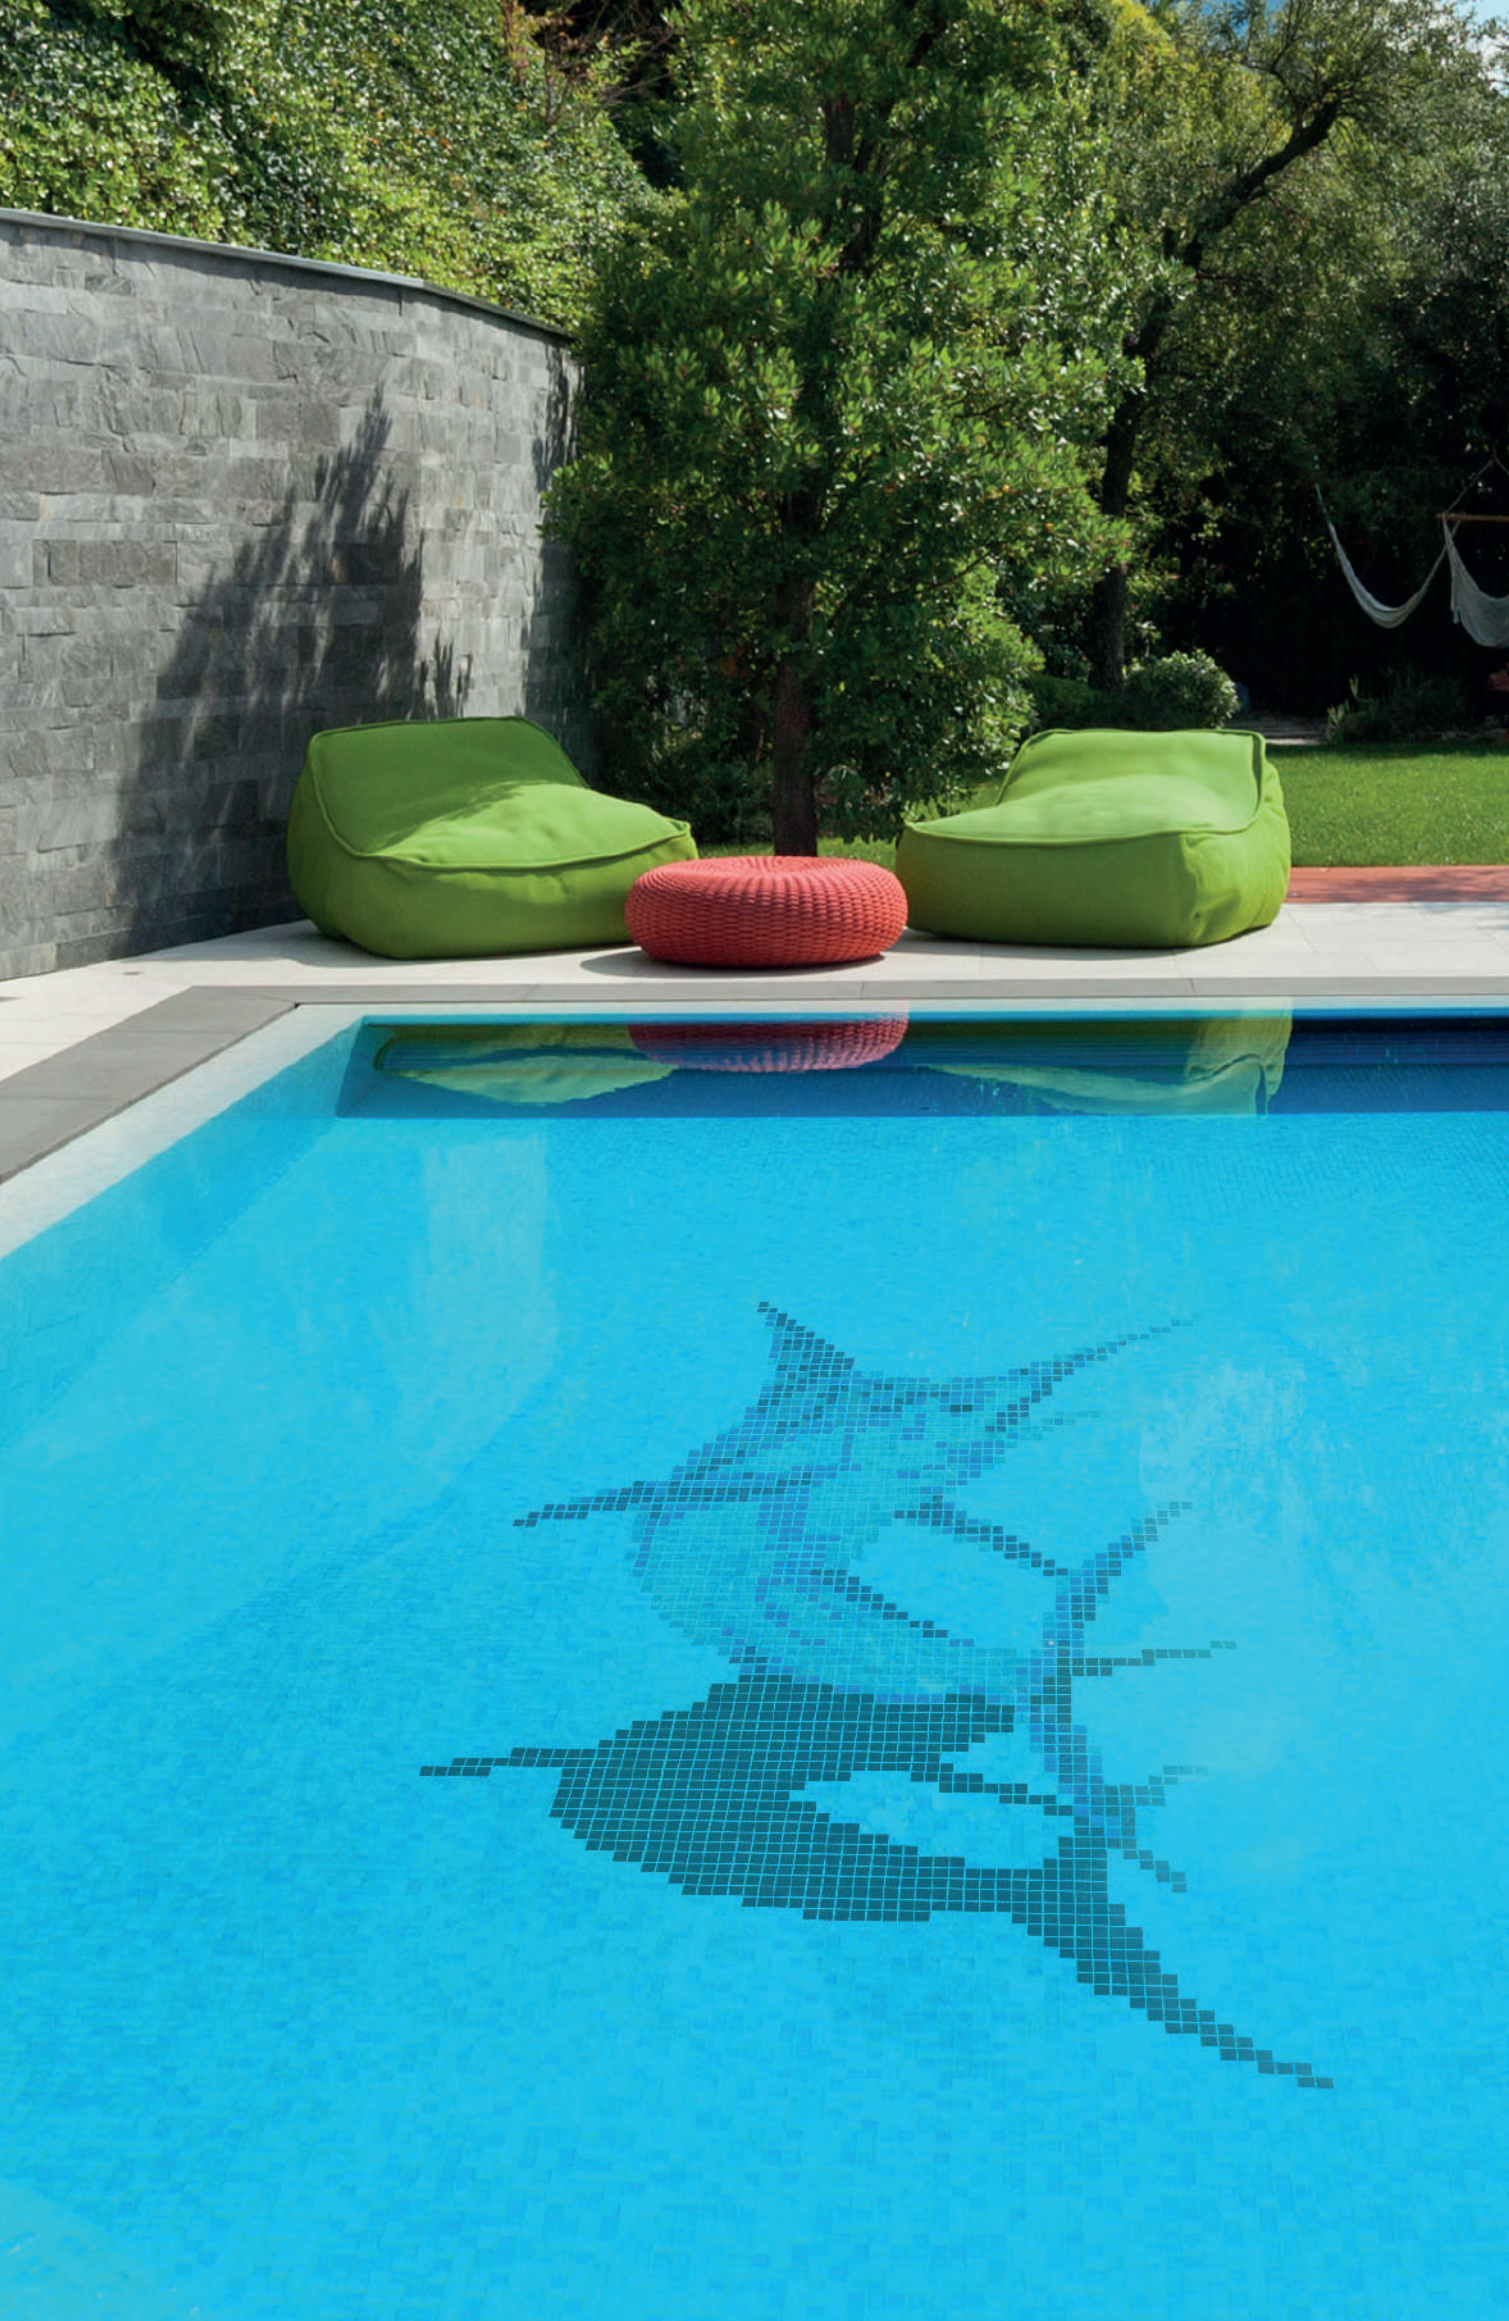

Special Order

25x25 mm - 1"X1"

Happy Pools