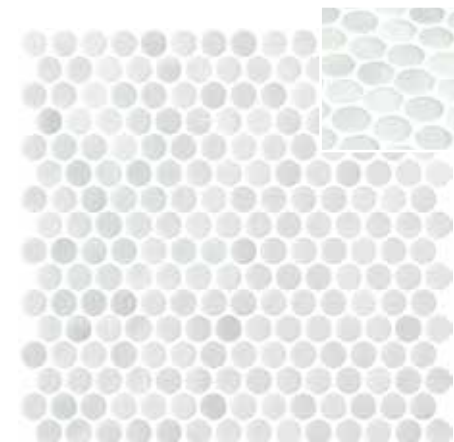

ONIX®

Penny Cotto

ø 19 mm - 0,74"
 P9
 m²
 1

Private Villa | Penny Bittor Matte.

Penny Cotto

DCOF
 C3 / R11

*Penny Bittor Matte
 2005864 | 440

*Penny Yadel Matte
 2005863 | 440

*Penny Carel Matte
 2005862 | 440

*Penny Gaia Matte
 2005860 | 427

*Penny Livia Matte
 2005861 | 440

*Tips for coloured grouting of Matte & Seda finish products | Check page 165.

onixmosaico.com