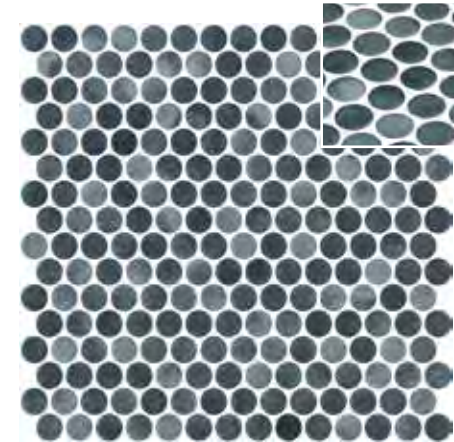

ONIX®

Penny Cotto

ø 19 mm - 0,74"
 P9
 m²
 1

Private Villa | Penny Bittor Matte.

Penny Cotto

DCOF
 C3 / R11

*Penny Bittor Matte
 2005864 | 440

*Penny Yadel Matte
 2005863 | 440

*Penny Carel Matte
 2005862 | 440

*Penny Gaia Matte
 2005860 | 427

*Penny Livia Matte
 2005861 | 440

*Tips for coloured grouting of Matte & Seda finish products | Check page 165.

onixmosaico.com