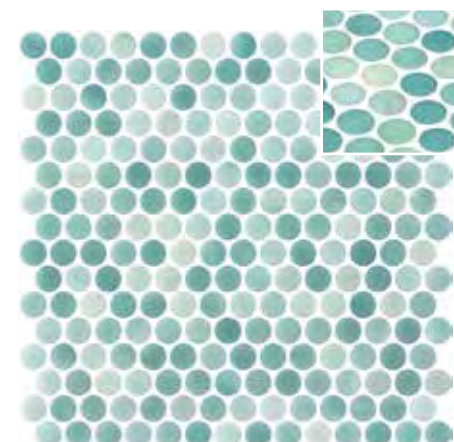

ONIX®

Penny Cotto

ø 19 mm - 0,74"
 P9
 m²
 1

Private Villa | Penny Bittor Matte.

Penny Cotto

DCOF
 C3 / R11

*Penny Bittor Matte
 2005864 | 440

*Penny Yadel Matte
 2005863 | 440

*Penny Carel Matte
 2005862 | 440

*Penny Gaia Matte
 2005860 | 427

*Penny Livia Matte
 2005861 | 440

*Tips for coloured grouting of Matte & Seda finish products | Check page 165.

onixmosaico.com