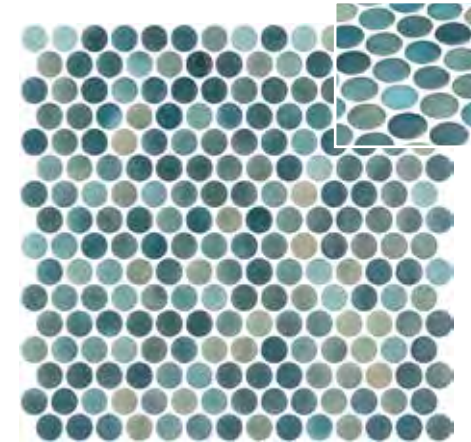

ONIX®

Penny Cotto

ø 19 mm - 0,74"
 P9
 m²
 1

Private Villa | Penny Bittor Matte.

Penny Cotto

DCOF
 C3 / R11

*Penny Bittor Matte
 2005864 | 440

*Penny Yadel Matte
 2005863 | 440

*Penny Carel Matte
 2005862 | 440

*Penny Gaia Matte
 2005860 | 427

*Penny Livia Matte
 2005861 | 440

*Tips for coloured grouting of Matte & Seda finish products | Check page 165.

onixmosaico.com