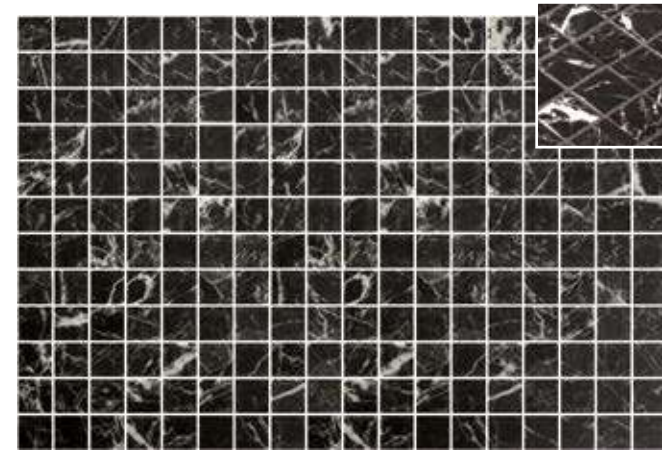

ONIX®

Ecstones

25x25 mm - 1"x1"

P7

m²

Ecostones

DCOF
C3 / R11

*Nero Marquina Matte 2006292 | 424

*New Slate Matte 2006296 | 330

*New Basalt Matte 2006297 | 330

Zement Grey 2006293 | 390

*Silver Matte 2006299 | 390

Private Villa | Silver Matte.

*Tips for coloured grouting of Matte & Seda finish products | Check page 165.

25x25 mm - 1"x1"
P7
m²

Private Villa | Nero Marquina Matte, Ecreu Matte, Silver Matte & Venato White Matte.

onixmosaico.com