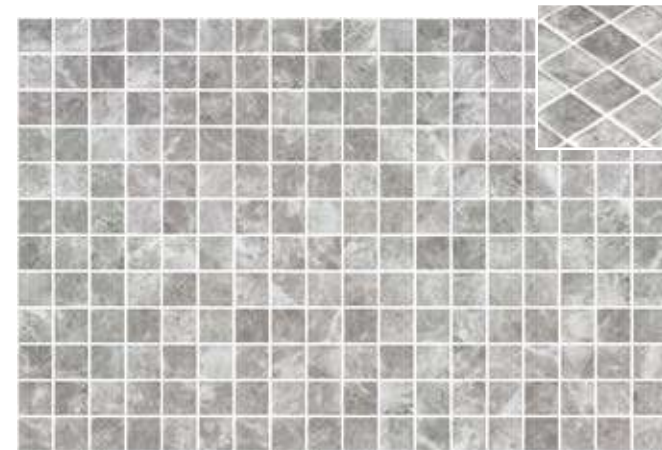

ONIX®

Ecstones

25x25 mm - 1"x1"

P7

m²

Ecostones

DCOF
C3 / R11

*Nero Marquina Matte 2006292 | 424

*New Slate Matte 2006296 | 330

*New Basalt Matte 2006297 | 330

Zement Grey 2006293 | 390

*Silver Matte 2006299 | 390

Private Villa | Silver Matte.

*Tips for coloured grouting of Matte & Seda finish products | Check page 165.

25x25 mm - 1"x1"
P7
m²

Private Villa | Nero Marquina Matte, Ecreu Matte, Silver Matte & Venato White Matte.

onixmosaico.com