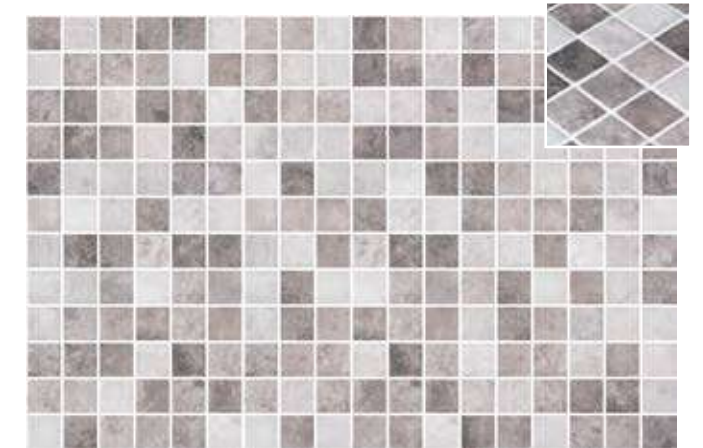

ONIX®

Ecstones

25x25 mm - 1"x1"

P7

m²

Ecostones

DCOF
C3 / R11

*Nero Marquina Matte 2006292 | 424

*New Slate Matte 2006296 | 330

*New Basalt Matte 2006297 | 330

Zement Grey 2006293 | 390

*Silver Matte 2006299 | 390

Private Villa | Silver Matte.

*Tips for coloured grouting of Matte & Seda finish products | Check page 165.

25x25 mm - 1"x1"
P7
m²

Private Villa | Nero Marquina Matte, Ecreu Matte, Silver Matte & Venato White Matte.

onixmosaico.com